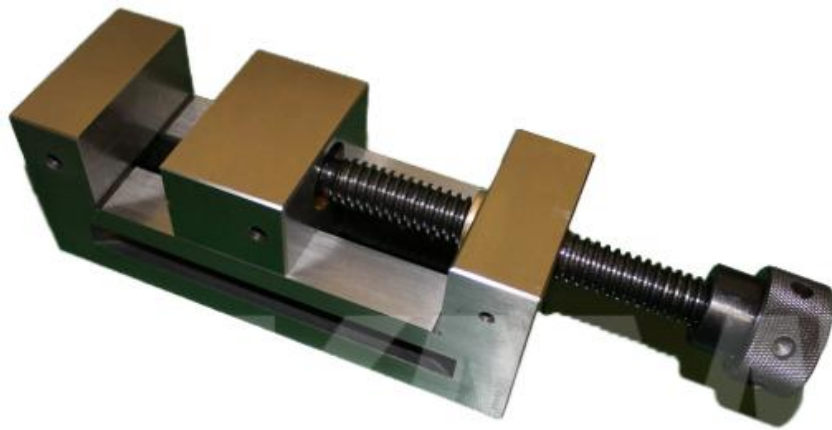

QGG 80

MACHINE VICE

QGG 80

SPECIFICATIONS

jaw width	80 mm
jaw height	40 mm
opening width	100 mm
total length	220 mm
width over all	80 mm
weight	7,50 kg
dimensions	280x80x83 mm