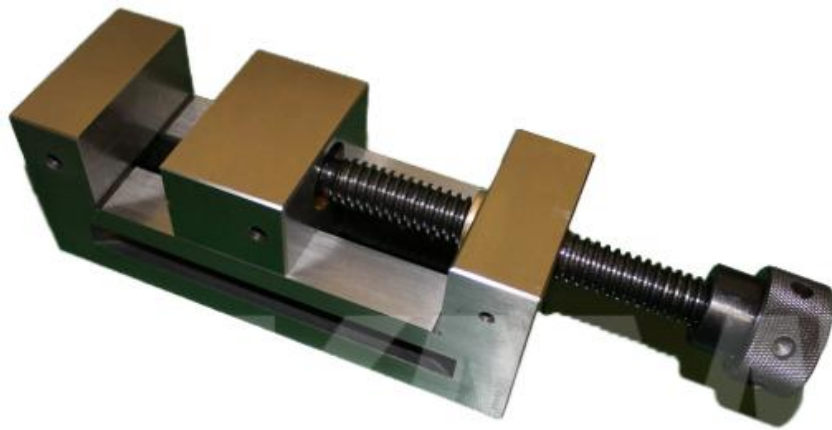

QGG 100

MACHINE VICE

QGG 100

SPECIFICATIONS

jaw width	100 mm
jaw height	45 mm
opening width	125 mm
total length	260 mm
width over all	100 mm
weight	12,50 kg
dimensions	330x100x 95 mm