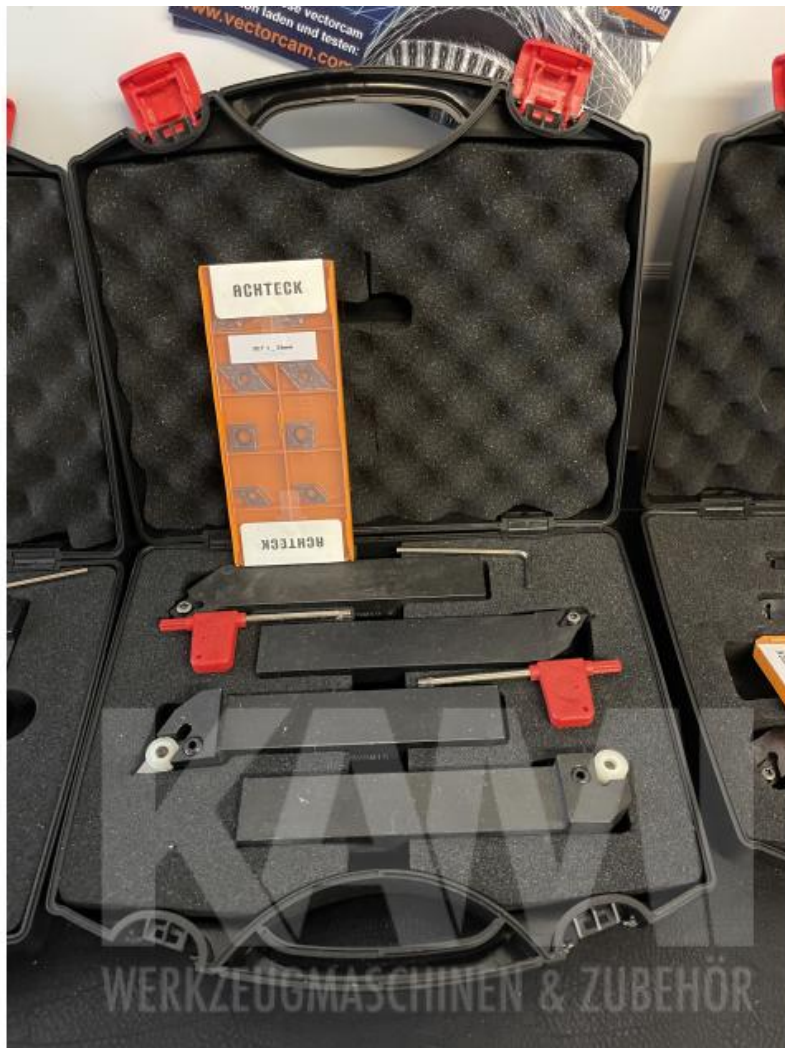

Premium clamped turning tool set 25 mm 4- pieces with inserts-Erstof stattung

HIGHLIGHTS

- » 4- piecesit
- » universals premium Drehstahl Set in Koffer.
- » consist of :
- » 1 pc-PCLNR2525M12
- » 1 pc-PDJNR2525M15
- » 1 pc-SSSCR2525M12
- » 1 pc-SDJCR2525M11

PREMIUM CLAMPED TURNING TOOL SET

Premium clamped turning tool set 25 mm 4- pieces with inserts-Erstof stattung

SPECIFICATIONS

Premium Drehstahl Set in Koffer consist of	1 pc-PCLNR2525M12, 1 pc-PDJNR2525M15, 1 pc-SSSCR2525M12, 1 pc-SDJCR2525M11, incl. inserts-Erstof stattung for everyn holder 2 piece
Passende insert for Drehstahl PCLNR2525M12	CNMG120404E-MC3 AP301M
Passende insert for Drehstahl PDJNR2525M15	DNMG150604E-MB2 AP301M
Passende insert for Drehstahl SSSCR2525M12	SCMT120404E-PC2 AP301M
Passende insert for Drehstahl SDJCR2525M11	DCMT11T304E-PC2 AP301M
weight	3,00 kg