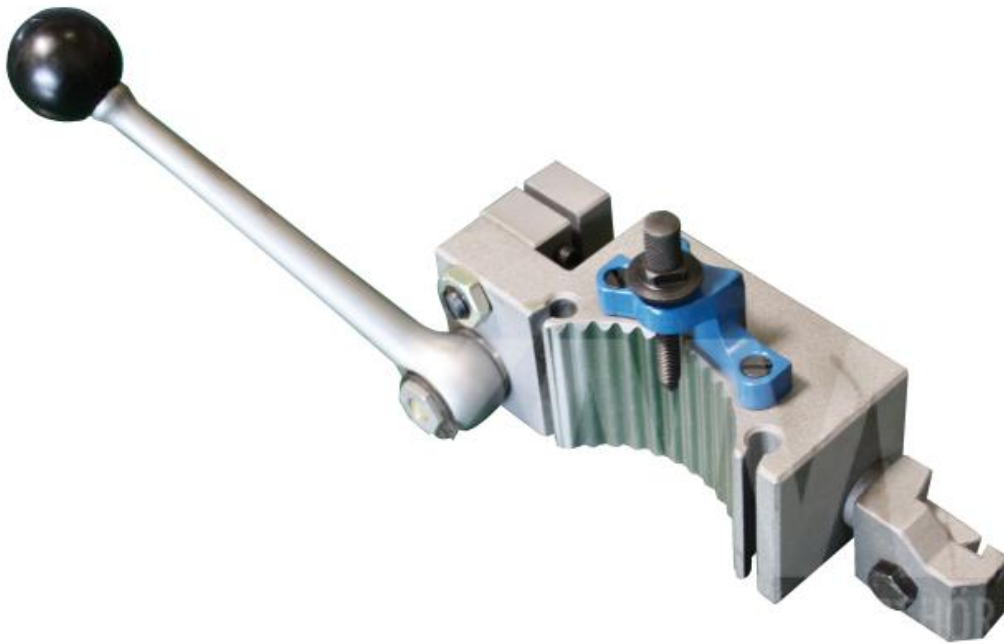

for female thread

MULTIFIX B RETREAT HOLDER FOR TAPPING BFI

for female thread

SPECIFICATIONS

weight	5,50 kg
dimensions	240x140x140 mm