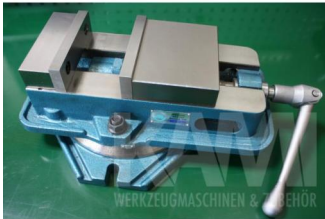

ELV 200, pull-down

MACHINE VICE

ELV 200, pull-down

SPECIFICATIONS

jaw width	200mm
jaw height	50 mm
clamping width	190 mm
total height	179 mm
weight	57,00 kg

ACCESSOIRES

turntable