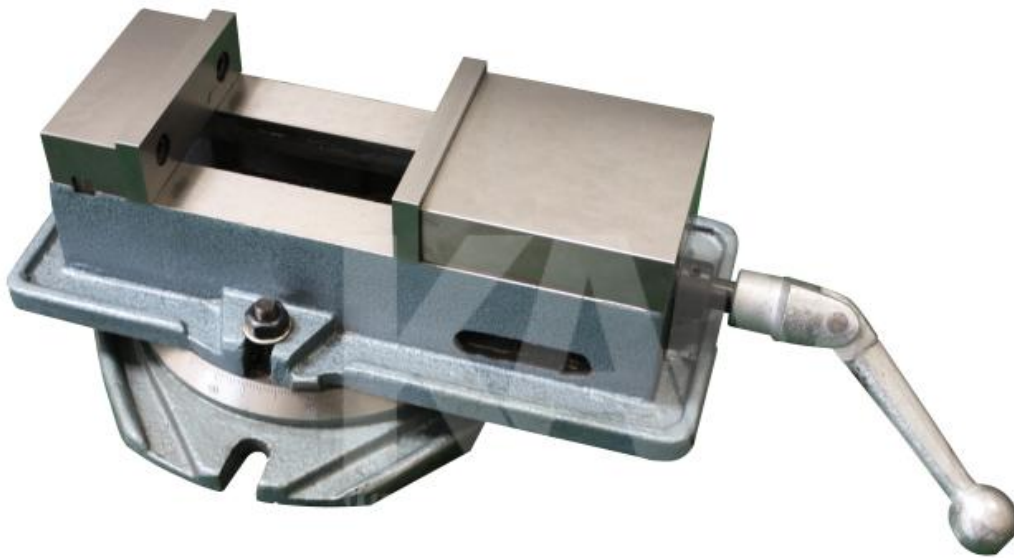

ELV 125E, pull-down with Prismbacken

ELV 125E, pull-down with Prismbacken

SPECIFICATIONS

jaw width	125 mm
jaw height	40 mm
clamping width	125 mm
dimensions of the turntables LxBxH	245x225x30 mm
dimensions o. turntable LxBxH	340x162x100 mm
total height	132 mm
weight	21,00 kg
dimensions	390x250x190 mm

ACCESSOIRES

turntable
Mounting screws