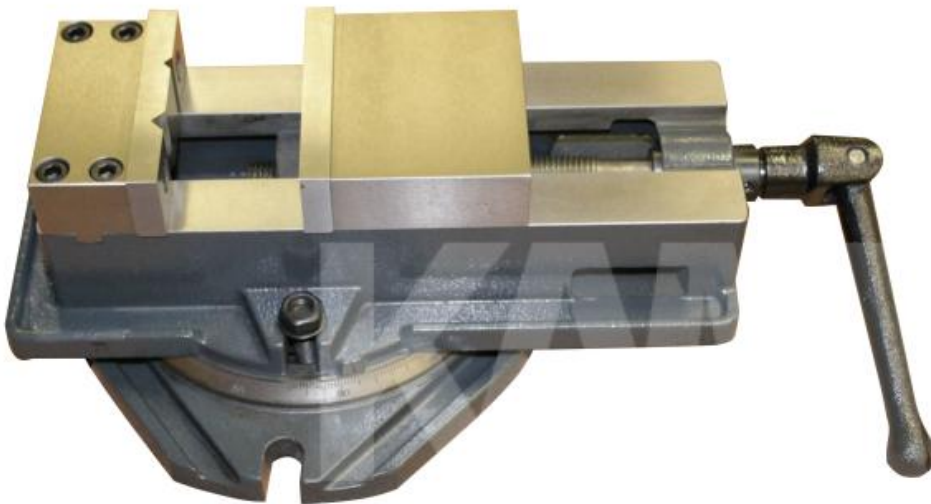

ELV 100, pull-down Prismbacken

ELV 100,pull-down Prismbacken

SPECIFICATIONS

jaw width	100mm
jaw height	32 mm
clamping width	100 mm
dimensions turntable LxBxH	245x225x30 mm
dimensions o. turntable LxBxH	310x135x90 mm
height without turntable	92 mm
height with turntable	123 mm
total height	118 mm
weight	17,00 kg
dimensions	packed 390x250x190 mm

ACCESSOIRES

turntable