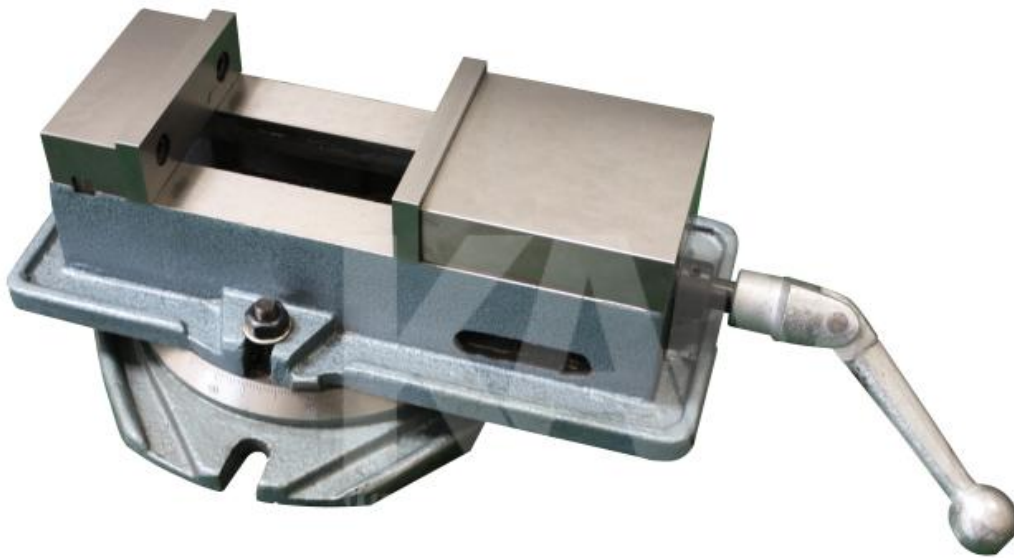

ELV 100, pull-down Prismbacken

MACHINE VICE

ELV 100,pull-down Prismbacken

SPECIFICATIONS

jaw width	100mm
jaw height	32 mm
clamping width	100 mm
total height	118 mm
weight	17,00 kg
dimensions	packed 390x250x190 mm