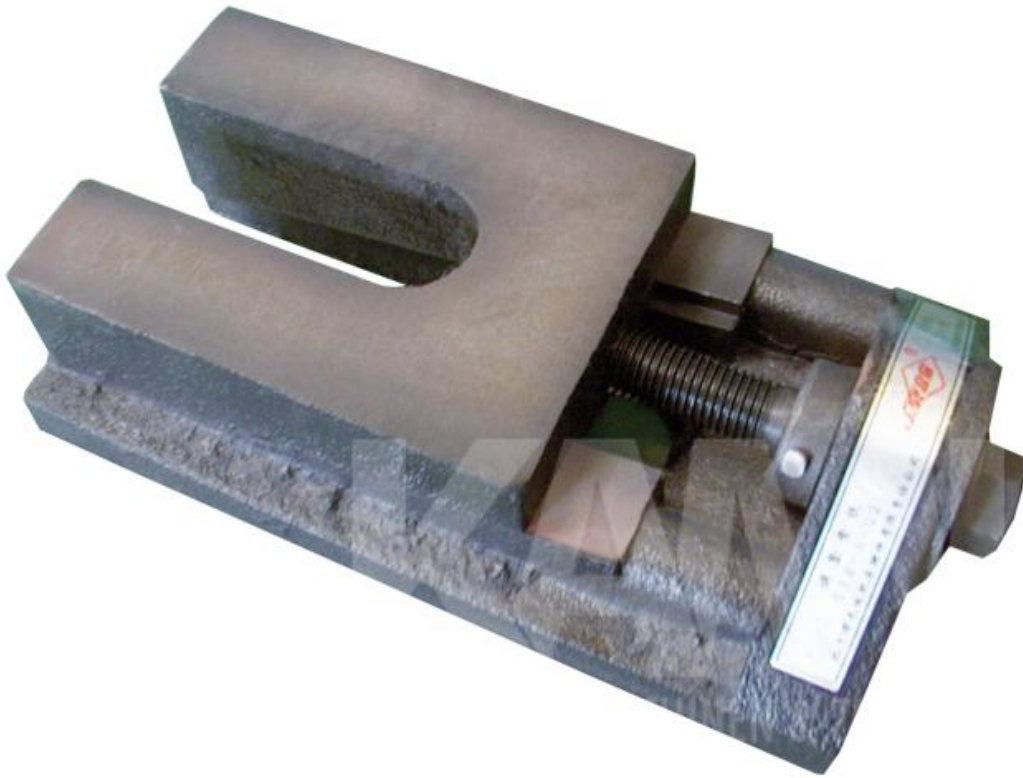

wedge foot adjustable 180x85x45

wedge foot adjustable 180x85x45

SPECIFICATIONS

length	180 mm
width	85 mm
height	45 mm
weight	1,80 kg
dimensions	160x80x50 mm