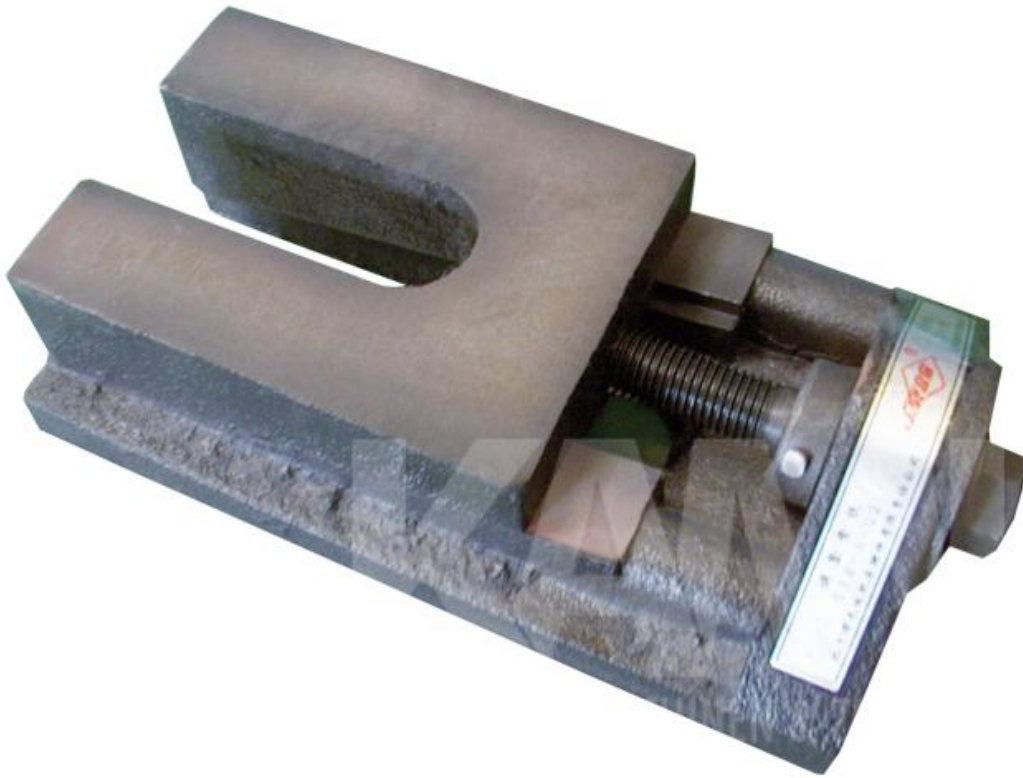

wedge foot adjustable 140x80x40

MACHINEMOUNT

wedge foot adjustable 140x80x40

SPECIFICATIONS

length	140 mm
width	80 mm
height	40 mm
weight	1,80 kg
dimensions	160x80x50 mm