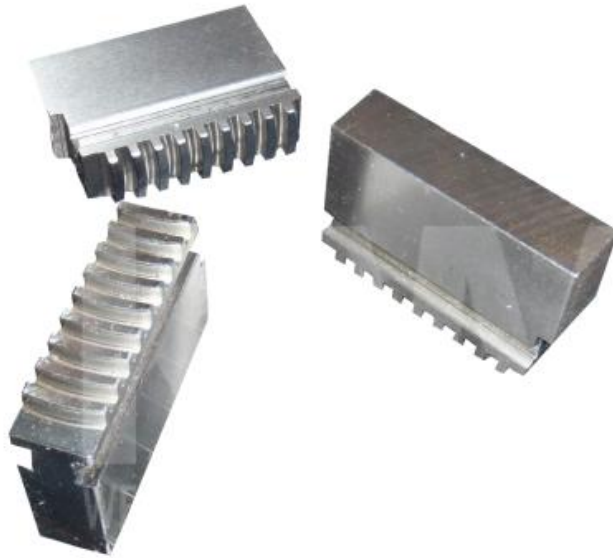

# D=200, soft, solid not seperated

## SPECIFICATIONS

length	85 mm
width	22 mm
height	61 mm