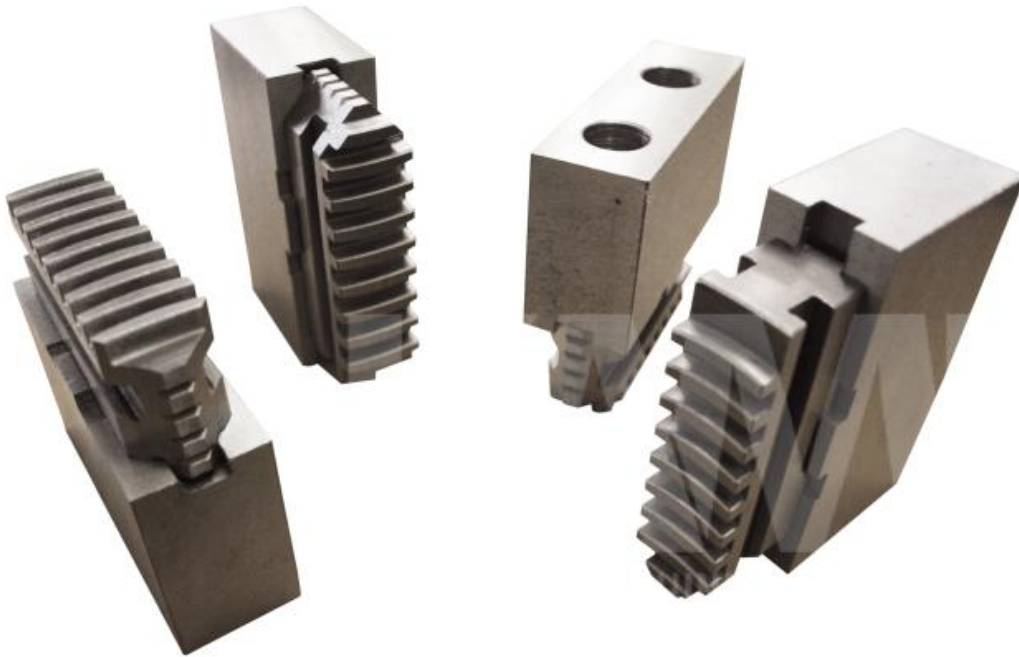

jawsset 4-B D=250, soft, seperate

SET OF JAWS

jawsset 4-B D=250, soft, seperate

SPECIFICATIONS

weight	9,00 kg
dimensions	180x145x100 mm