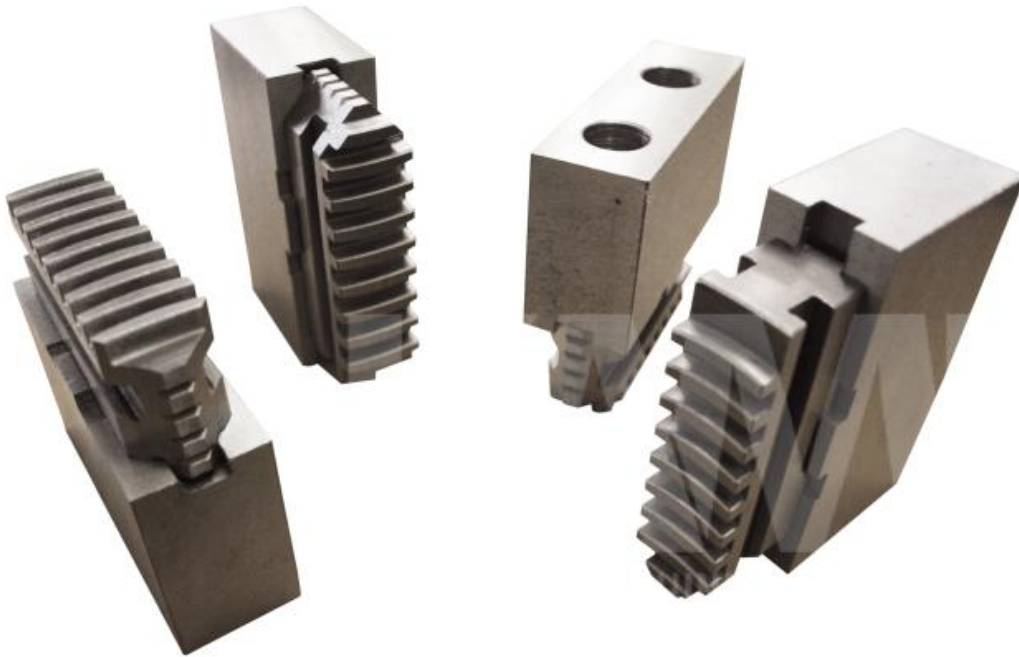

jawsset 4-B D=200, soft, seperate

SET OF JAWS

jawsset 4-B D=200, soft, seperate

SPECIFICATIONS

weight	5,50 kg
dimensions	150x135x100 mm