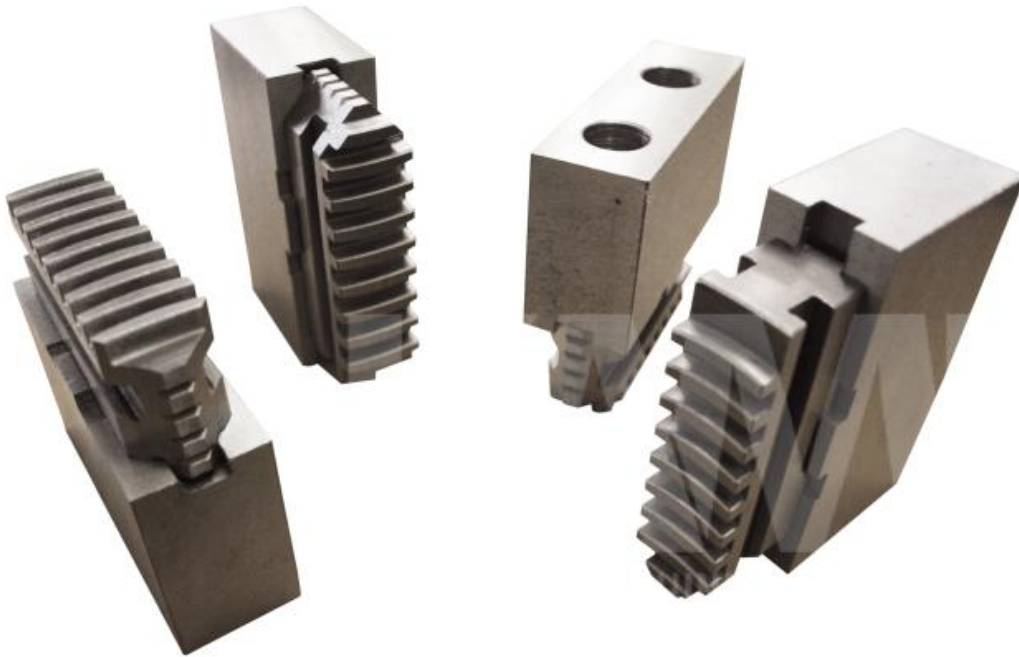

# jawsset 4-B D=160, soft, seperate

**SET OF JAWS**

# jawsset 4-B D=160, soft, seperate

## SPECIFICATIONS

<b>weight</b>	3,00 kg
<b>dimensions</b>	130x105x80 mm