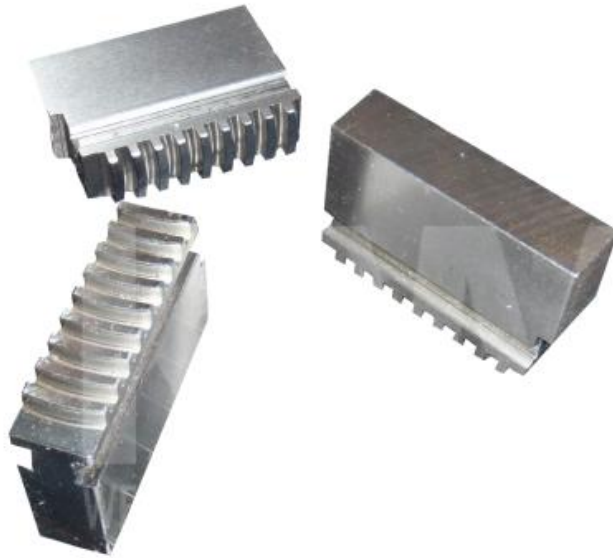

jawsset 3-B D=160, soft, solid not seperated

SET OF JAWS

jawsset 3-B D=160, soft, solid not seperated

SPECIFICATIONS

length	70 mm
width	18,5 mm
height	54 mm