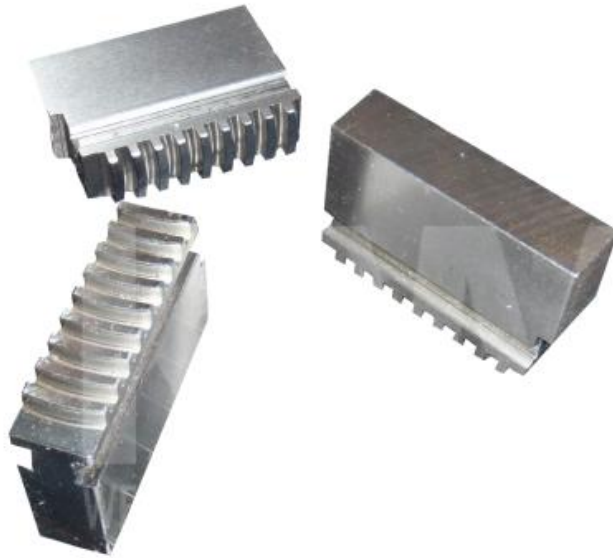

jawsset 3-B D=125, soft, solid not seperated

SET OF JAWS

jawsset 3-B D=125, soft, solid not seperated

SPECIFICATIONS

length	56 mm
width	16 mm
height	45 mm