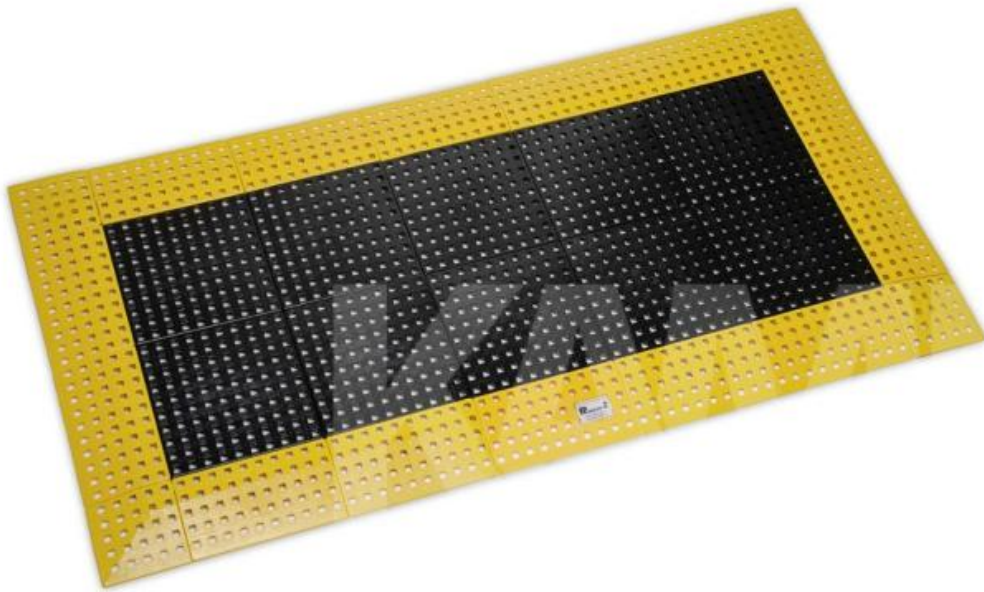

# Anti-Rutschmatte 1000 x 500 mm

ANTI-RUTSCHMATTEN

# Anti-Rutschmatte 1000 x 500 mm