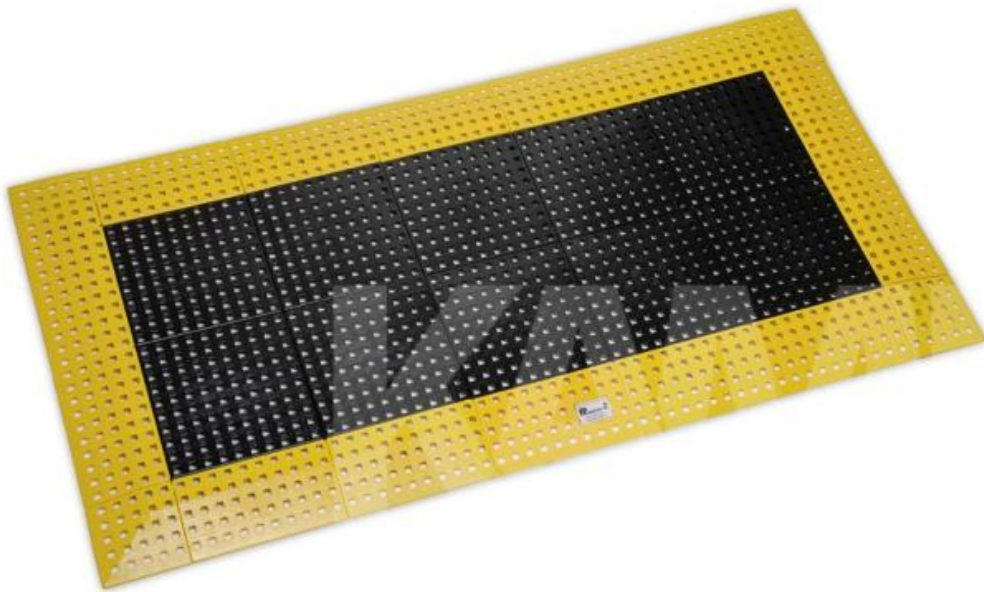

2000 x 500 mm

ANTI-RUSTSCHMATTEN

2000 x 500 mm

SPECIFICATIONS