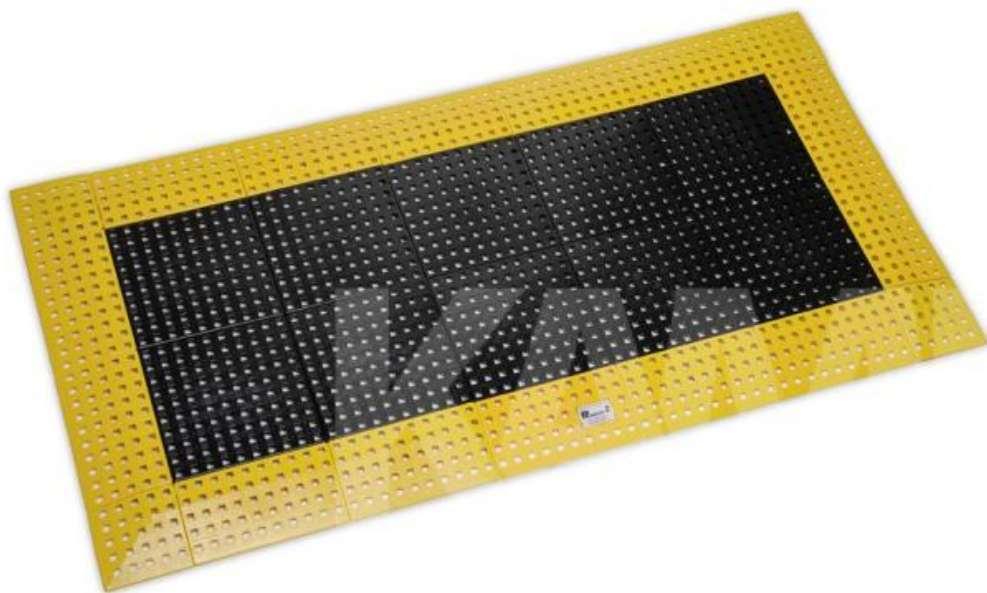

1500 x 750 mm

ANTI-RUSTSCHMATTEN

1500 x 750 mm

SPECIFICATIONS