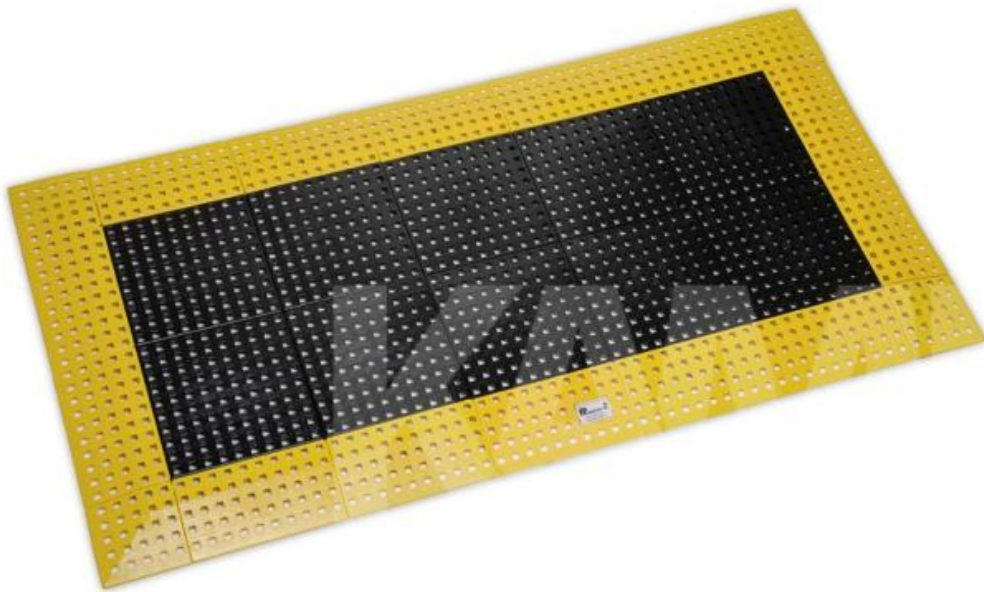

1500 x 500 mm

ANTI-RUSTSCHMATTEN

1500 x 500 mm

SPECIFICATIONS