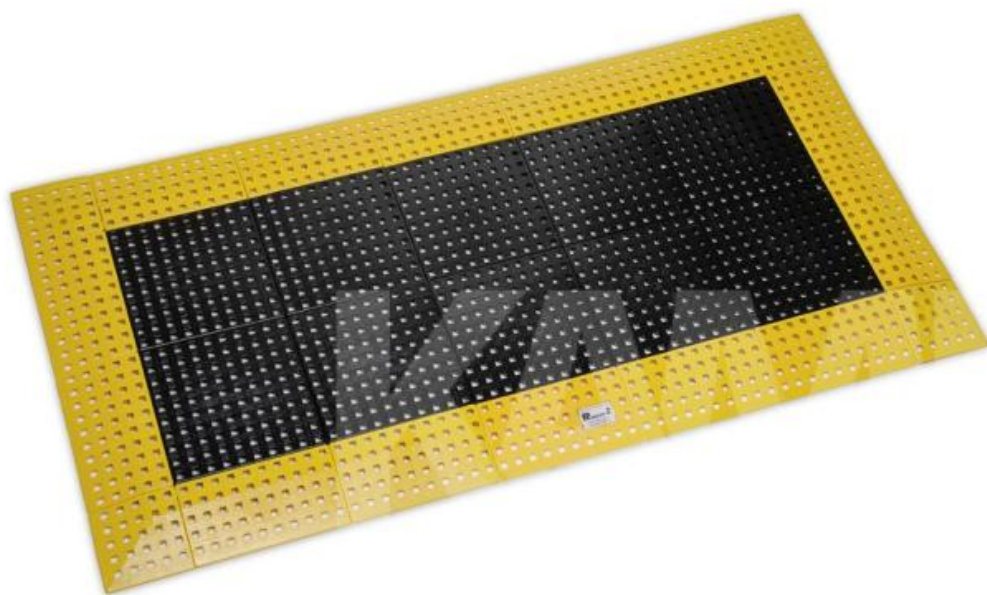

1000 x 750 mm

ANTI-RUSTSCHMATTEN

1000 x 750 mm

SPECIFICATIONS